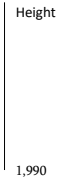

**-Approximate Currency rate: 1USD = 2.80 ₾

Prices may vary according to the actual rate of Georgian Lari fixed on the day of payment**

Width 1,997

Length
Wheel Base

5,253
3,273

1,990

JSC Hyundai Auto Georgia
 Georgia, Tbilisi, 0131 David Agmashenebeli Alley #204
 Tel: 995 32 251 77 99/995 32 251 66 99
 E-Mail: office@hyundai.ge
 www.hyundai.ge